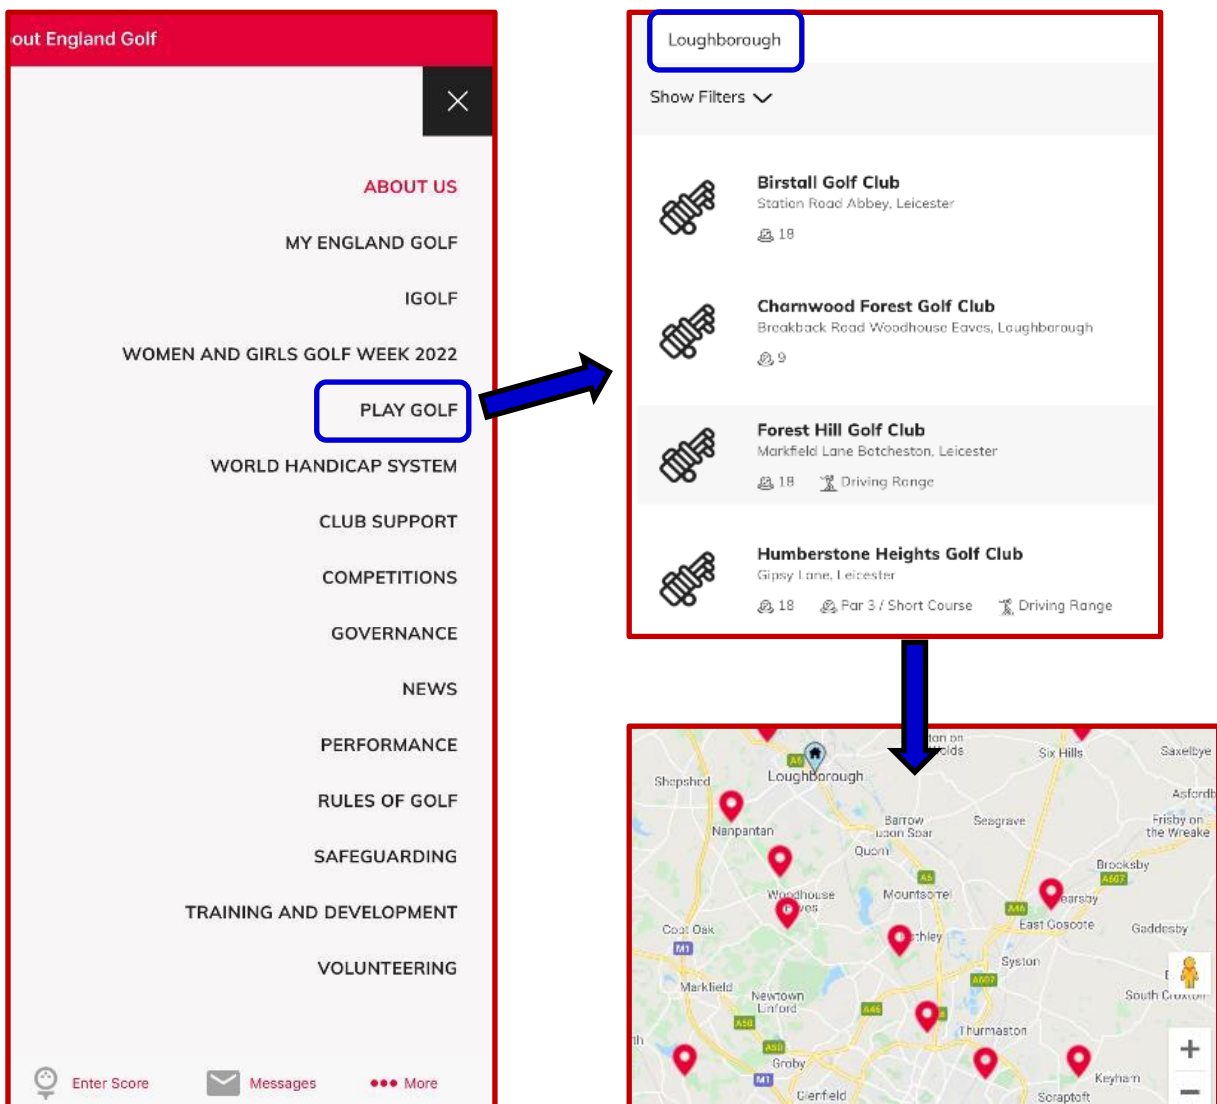

And you can check Course Handicaps at any other course in England:

Wentworth-West Course

Cancel

Handicap Index: 20.0

Male Female 18H 9H

| | | | | |
|---------------------------------|---------------------|-------------------|---------|-------------------|
| Men's Championship | Course Rating: 77.5 | Slope Rating: 153 | Par: 73 | Course Hdcp 27 |
| Men's Championship Yards | Course Rating: 77.5 | Slope Rating: 153 | Par: 73 | Course Hdcp 27 |
| Men's White | Course Rating: 76 | Slope Rating: 151 | Par: 73 | Course Hdcp 27 |
| Men's Yellow | Course Rating: 74.2 | Slope Rating: 148 | Par: 73 | Course Hdcp 26 |

c) About England Golf

For comprehensive information about the services provided by England Golf.

Tap on the 4 horizontal lines top right to access information about Competitions, Rules, Handicapping, latest news, search for info about other golf clubs in England and more:

d) R&A Rules of Golf

To download the Rules of Golf app onto your device:

e) Benefits

For information about benefits available to club members from England Golf, such as:

- Personal Liability Insurance
- Discounted Travel
- England Golf newsletters
- Hole in One Club